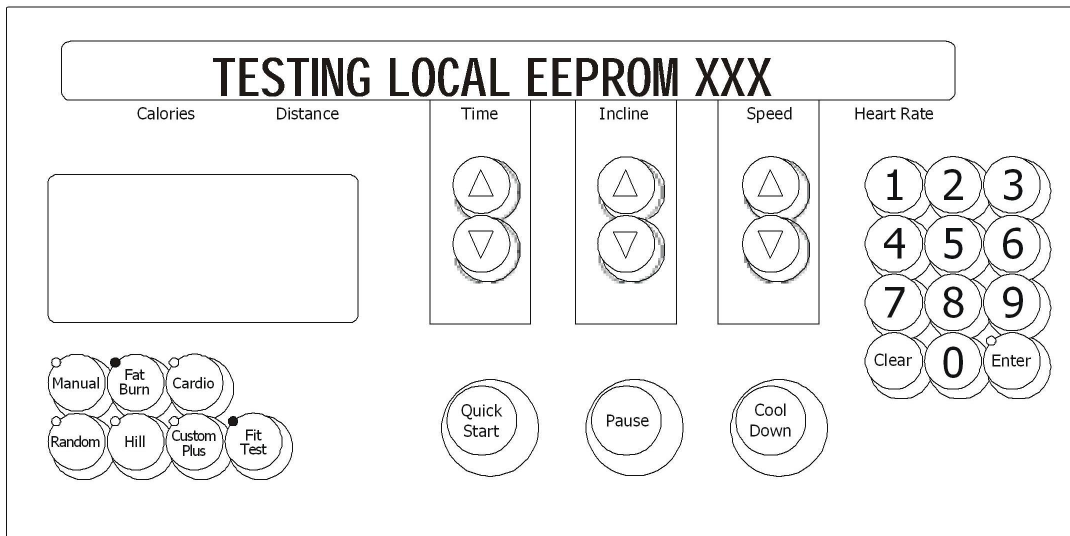

**Life Fitness Models 9100, 9500HR, 9700HR, and 9700HR w/Decline Treadmills**  
**DIAGNOSTICS: SYSTEM TEST – DISPLAY CONSOLE EEPROM TEST MODE**

This test allows the user to test the display console EEPROM. This test will read/write/replace all used locations in the display console EEPROM. The EEPROM location being tested will be displayed in the heart rate window. If there is an error, the bad location will be displayed.

The following is a list of current information that can be seen. In an error has occurred, refer to the troubleshooting section for corrective action.

**DISPLAYED INFORMATION**  
TESTING LOCAL EEPROM  
EEPROM TESTED GOOD

**ERROR CONDITION**  
EEPROM BAD AT XX

Press the 'CLEAR' key to exit the Display Console EEPROM test and return to the System Test Menu.